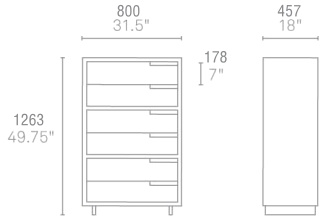

MODU-LICIOUS #5

Drawers and doors are your canvas with the award-winning Modu-licious series. Hardwood veneers are available in maple, graphite-on-oak, and walnut. Powder-coated doors and drawer fronts are available in white, grey blue, FLW red, ivory, slate, off-white, and robin's egg blue. Drawers have ball bearing slides.